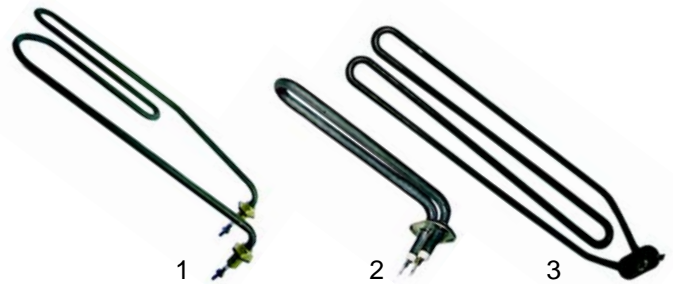

Heating elements

Tank heating elements

Item	Order	Description	Model	OEM
1	415010	2000W, 230V	LTB11, LTB12, LTB22	069437, 069671
2	415272	800W, 230V	LB1, LB2	049059
3	415070	2200W, 230V	LS6, LS7, LS8, LS10, LS12, LS32, LS33, LS61 - LS64	048228, 048924
3	416133	2000W, 230V	LS5	049954