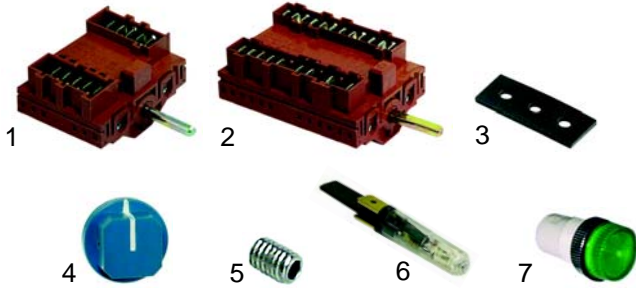

Item	Order	Description	Model	OEM
1	345169	main switch		048829
2	345168	program switch		048828
3	504732	gasket	LS61, LS62,	046360
4	110907	knob	LS63, LS64	048830
5	504733	grub screw		047846
6	359130	signal element		048832
7	359126	socket/ green		075096