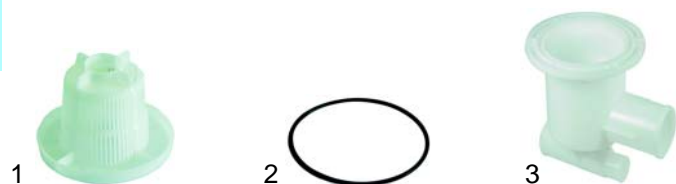

Item	Order	Description	Model	OEM
1	504608	filter		047456
2	504609	O-ring	LS510, LS520, LS521	047458
3	504610	inlet body		047457