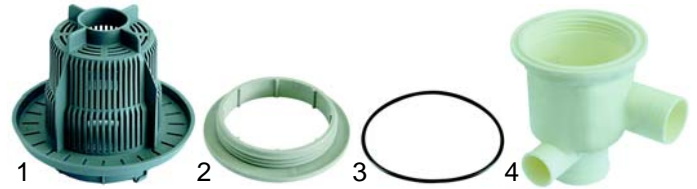

Item	Order	Description	Model	OEM
1	504595	filter	LS5, LS6, LS7,	048324
2	504596	nut	LS8, LS32,	048326
3	504597	gasket	LS33, LS62,	048327
4	504598	sump	LS63	048325