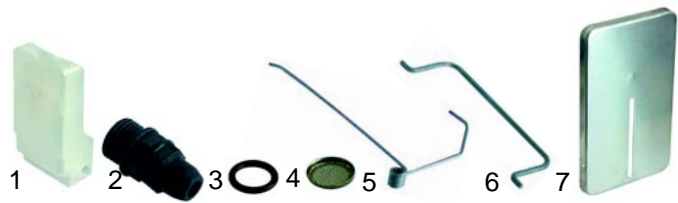

Suitable for Zanussi

Item	Order	Description	Model	OEM
1	504690	container	LS6	049024
2	504699	hose connector		049941
3	504692	gasket		067292, 049292
4	504693	filter		049022
5	504697	spring		048279
6	504694	spring		049023
7	504698	flap		048363