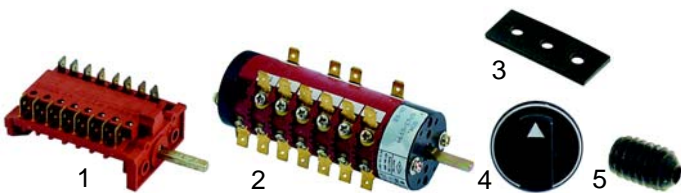

Item	Order	Description	Model	OEM
1	301181	rotary switch	LS360	047360
2	301182	rotary switch	LS365	046649
3	504732	gasket		046360
4	110911	knob	LS360, LS365	046356 Z
5	504734	grub screw		046258