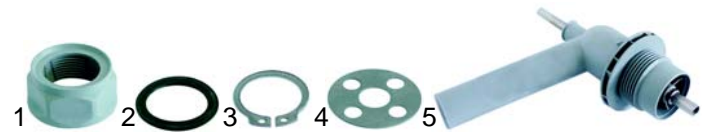

Item	Order	Description	Model	OEM
1	504536	nut (wash arm support)		048237
2	504537	gasket		048236
3	504519	circlip	LS10, LS12, LS14	048979
4	504530	throttle disc		048931
5	504539	wash arm support/ lower		048235