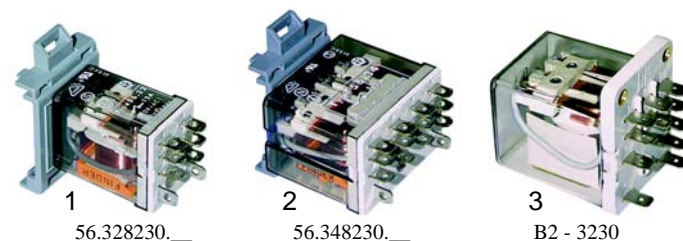

Relays

Item	Order	Description	Model	OEM
1	380183	2 changeover, 12 A (AC1)	LB1, LB2, LS7, LS10 (to Nr 304_), LS12 (to Nr 304_)	48438
2	380196	4 changeover, 12 A (AC1)	LB1, LB2, LS10 (from Nr 305_), LS12 (from Nr 305)	48611
3	380131	3 changeover, 16 A (AC1)	LS360, LS365, LS540, LS720, LS860, LS1080	046380