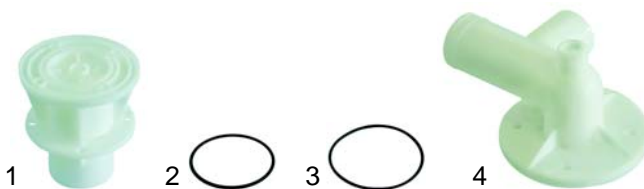

Item	Order	Description	Model	OEM
1	504576	cover		048145
2	504577	O-ring/ inner	LS510,	047462
3	504578	O-ring/ outer	LS520,	045462
4	504579	wash arm support	LS521	047461