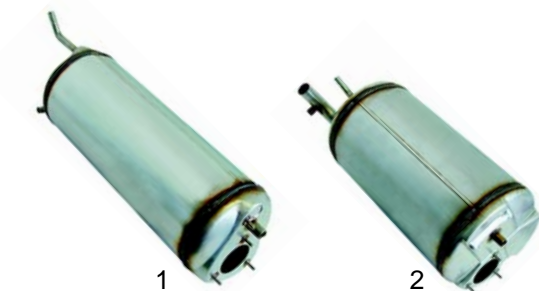

Item	Order	Description	Model	OEM
1	504748	boiler	LS5	049958
2	504749	boiler	LS6	049902