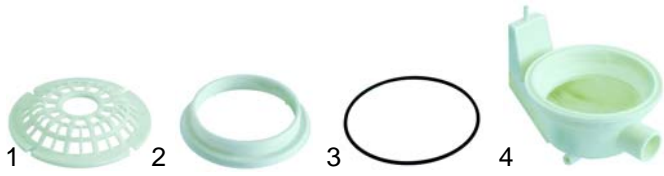

Item	Order	Description	Model	OEM
1	504591	filter		049032
2	504592	nut		049034
3	504593	O-ring	LB1, LB2	049033
4	504594	drain unit with air trap		049035