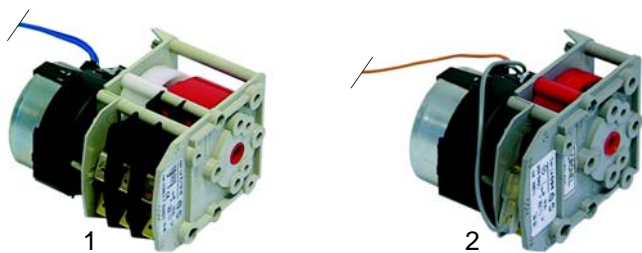

Item	Order	Description	Model	OEM
1	360024	120", 230V	LTB11, LTB12, LTB22	069419, 069669
2	360005	20", 230V (regeneration)		069420