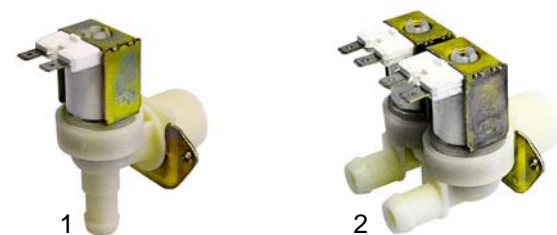

### Solenoid valves

Item	Order	Description	Model	OEM
1	370019	double, 230V	LB1, LB2	049056
2	370023	triple, 230V		049077

Item	Order	Description	Model	OEM
1	370021	double, 230V	LTB11	069463
2	370025	triple, 230V	LTB12, LTB22	069464