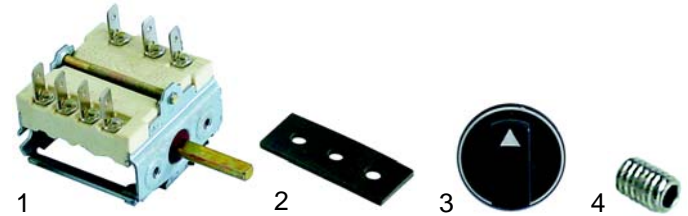

Item	Order	Description	Model	OEM
1	301183	rotary switch		046350
2	504732	gasket	LS540, LS541,	046360
3	110911	knob	LS720, LS860,	046356
4	504733	grub screw	LS1080	047846