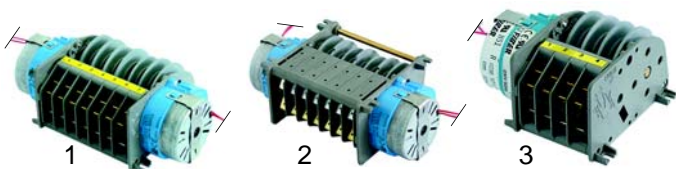

Timers

Item	Order	Description	Model	OEM
1	360279	120"/ 300", 7 cams, 230V	LB1, LB2 (to Nr 716)	49054
2	360278	120"/ 300", 7 cams, 230V	LB1 (from Nr 717), LB2 (from Nr 717)	49256
3	360277	regeneration, 230V	LB1, LB2	49251