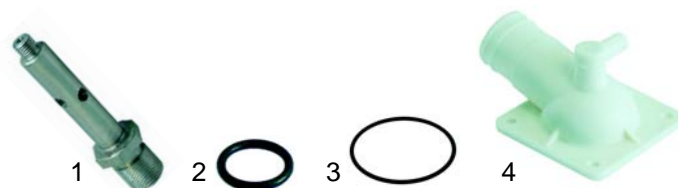

Item	Order	Description	Model	OEM
1	504573	rinse arm spindle		047464
2	504574	O-ring	LS510,	046376
3	504580	gasket	LS520,	046366
4	504534	wash arm support/ upper	LS521	046368