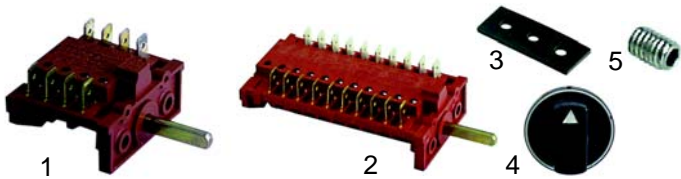

Item	Order	Description	Model	OEM
1	301087	rotary switch		047498
2	301180	rotary switch		047560
3	504732	gasket	LS510, LS520, LS521	046360
4	110910	knob		047842
5	504733	grub screw		047846