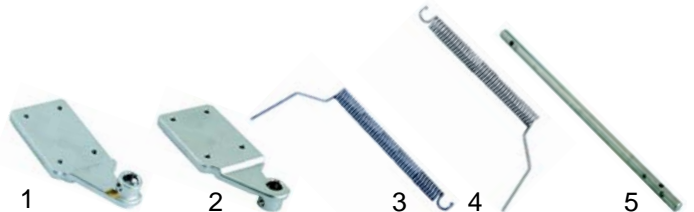

Item	Order	Description	Model	OEM
1	504650	hinge/ right		048583
2	504651	hinge/ left		048582
3	504652	spring right	LS7	046269
4	504653	spring left		046268
5	504654	spring linkage		048581