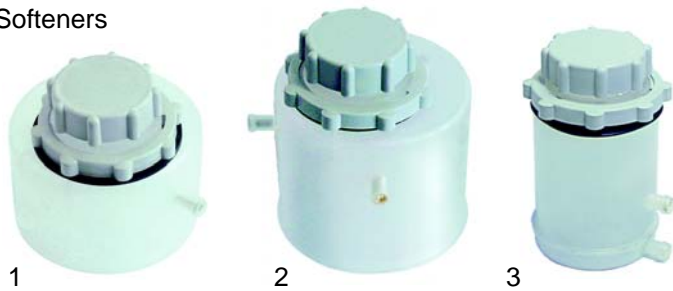

Softeners

Item	Order	Description	Model	OEM
1	504045	salt container, compl.	LB1, LB2	049075
2	510929	salt container, compl.	LTB12, LTB22	069575, 069471
3	510032	salt container, compl.		069680