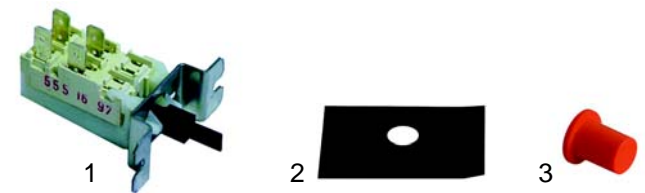

Item	Order	Description	Model	OEM
1	345021	switch	LS540, LS541,	045165, 046348
2	504735	gasket	LS720, LS860, LS1080,	046298
3	345744	push button	LS360, LS365	046293