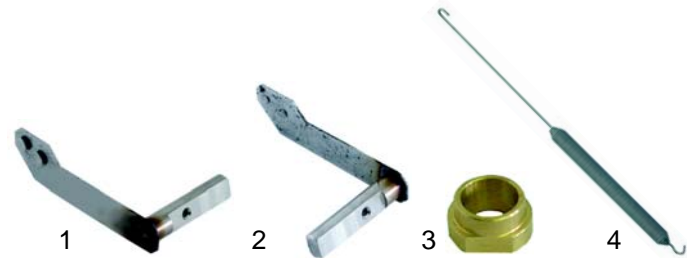

Item	Order	Description	Model	OEM
1	504646	hinge lever/ right		048813
2	504647	hinge lever/ left	LS6, LS61, LS62,	048814
3	504648	bush	LS63, LS64	048812
4	504649	spring		048815