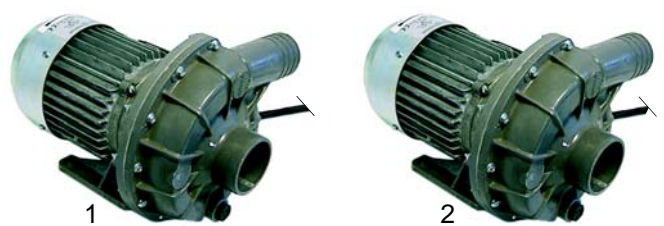

Item	Order	Description	Model	OEM
1	500112	550W, 230V	LS540D	046574
2	500056	550W, 400V (3 ph)	LS540D, LS720	046346