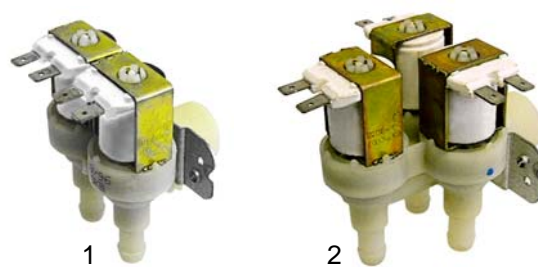

Solenoid valves

Item	Order	Description	Model	OEM
1	370019	double, 230V	LB1, LB2	049056
2	370023	triple, 230V		049077