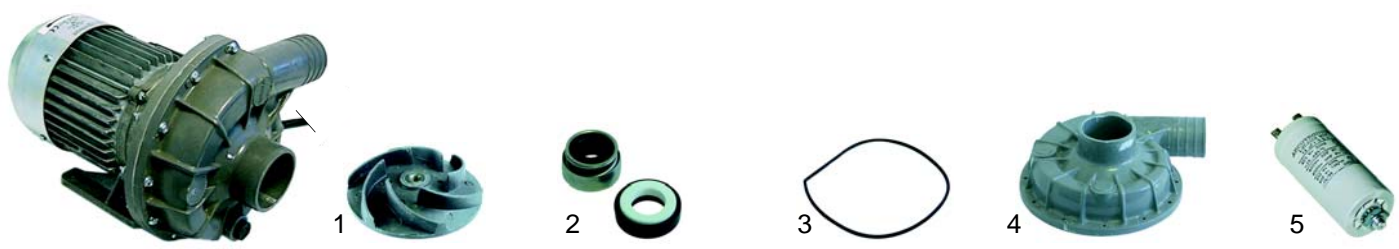

Pumps		1 Impellor		2 Mechanical seal		3 Housing gasket		4 Pump cover		5 Capacitor	
Order	OEM	Order	OEM	Order	OEM	Order	OEM	Order	OEM	Order	OEM
500003	069804	510615	69545	510693	69543	510554	69544	510512	-	365013	69541
500056	046346	510601		510693		510551		510502		--	
500090	046370	521237		510692		521709		521531		365014	
500112	046574	510601		510693		510551		510502		--	
500113	048304	521271		510692		521709		521531			
500114	048885	509021		510692		521709		521531		365021	
500115	048216	510602		510693		510551		521515		--	
500129	049057	521227		510692		521705		521522		365012	
500394	049310	521206		510695		509002		510384		365012	
500396	049876	521208		510692		521702		521506		365021	
500397	047708	521216		510693		510551		521514	48059	--