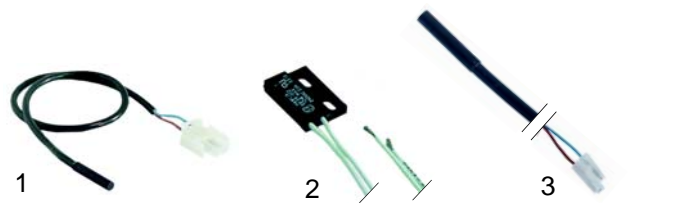

Item	Order	Description	Model	OEM
1	345816	magnetic switch	LB1, LB2, LS8, LS10, LS12	048486
2	345117	magnetic switch	LS7 (to 1994)	048392
3	345818	magnetic switch	LS7 (from 1994)	048893