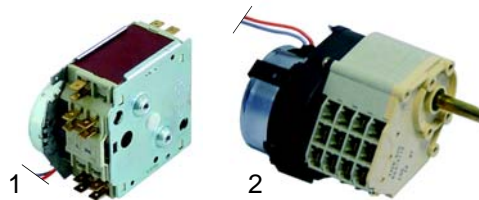

Item	Order	Description	Model	OEM
1	360283	230V	LS360, LS365	068671
2	360039	180", 4 cams, 230V	LS510, LS520, LS521	047497, 048881