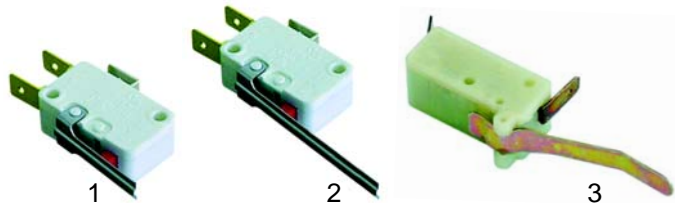

Micro switches

Item	Order	Description	Model	OEM
1	345257	micro switch	LTB11, LTB12, LTB22	069484
2	345254	micro switch	LS360, LS365, LS510, LS520, LS521, LS540	047485, 046286, 046379
3	345815	micro switch	LS720, LS860, LS1080	060722