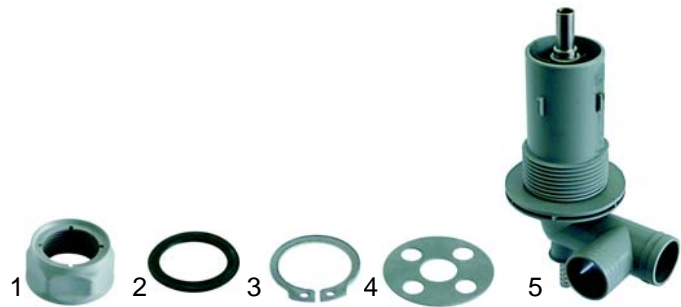

Item	Order	Description	Model	OEM
1	504517	nut (wash arm support)		048330
2	504537	gasket		048236
3	504519	circlip	LS6, LS7D, LS7, LS8D,	048979
4	504520	throttle disc	LS8, LS62,	048820
4	504530	throttle disc (L58/ old)	LS63	048645, 048931
5	504531	wash arm support/ lower		048819, 048329