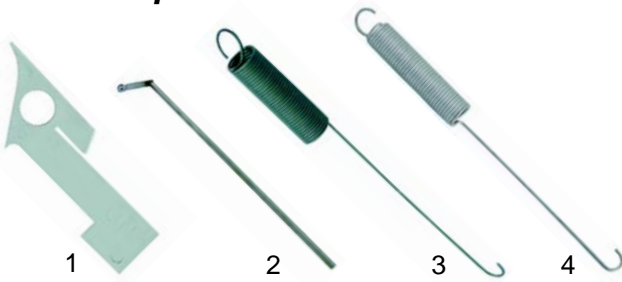

Door components

Item	Order	Description	Model	OEM
1	504636	plastic plate		049246
2	504637	spring jack	LB1, LB2	049030
3	504638	spring	LB1	049200
4	504639	spring	LB2	049086