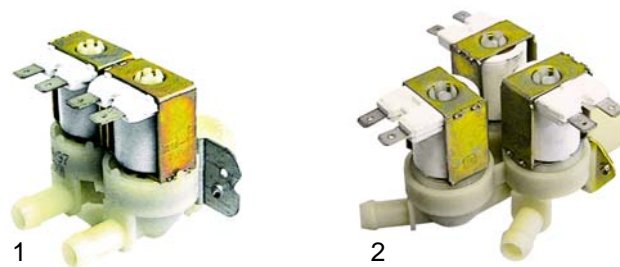

Item	Order	Description	Model	OEM
1	370021	double, 230V	LTB11	069463
2	370025	triple, 230V	LTB12, LTB22	069464