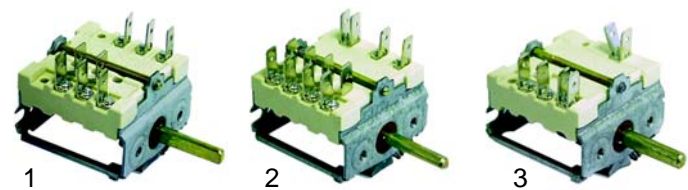

Item	Order	Description	Model	OEM
1	345171	main switch	LS7, LS10 (to Nr 304_), LS12 (to Nr 304_)	048271
2	345172	main switch	LS8, LS10 (from Nr 305_), LS12 (from Nr 305_)	048524
3	345170	program switch	LS7, LS8, LS10	048270