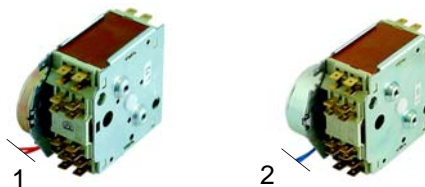

Item	Order	Description	Model	OEM
1	360280	230V	LS720	046621
2	360281	230V	LS860	046733