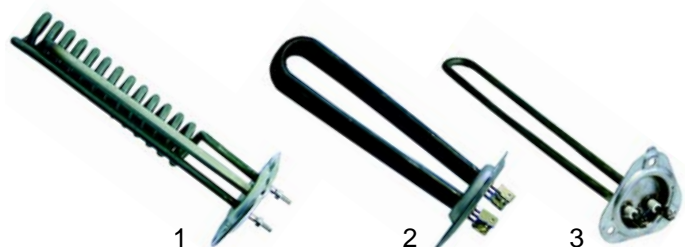

Boiler elements

Item	Order	Description	Model	OEM
1	415002	3000W, 230V	LTB11, LTB12, LTB22	069455, 069672
2	415174	3000W, 3 phases 230V	LB1, LB2, LS62 - LS64	048927
3	416130	2800W, 230V	LS32, LS33	049371