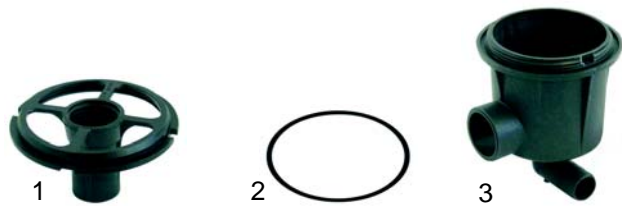

Item	Order	Description	Model	OEM
1	518199	filter location	LTB11,	069530
2	510009	O-ring	LTB12,	069531
3	518201	inlet body	LTB22	069532