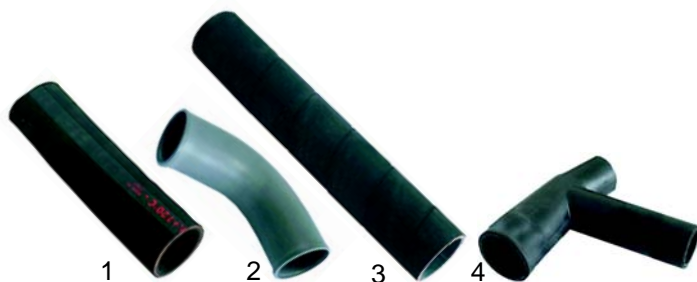

Item	Order	Description	Model	OEM
1	504628	inlet hose		048242
2	504629	outlet hose		045456
3	504626	inlet hose	LS10, LS12, LS14	045768
4	504630	outlet hose (old)		048241