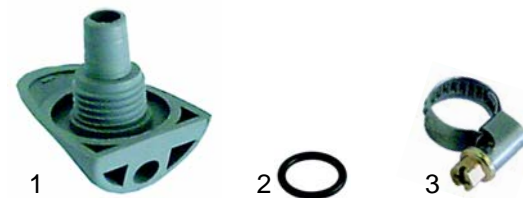

## Air traps

Item	Order	Description	Model	OEM
1	504617	air trap (drain pump)	LB1, LB2, LS5, LS6,	048853
2	504618	gasket	LS7, LS8, LS10,	068642
3	504619	hose clamp	LS12, LS14, LS33, LS63, LS64	046946

Item	Order	Description	Model	OEM
1	510103	air trap, compl.	LTB11, LTB12, LTB22	069515
2	510077	O-ring		069644
3	510105	connection for pump		069670
4	510017	union nut		0A6065
5	510016	banjo bolt		069646