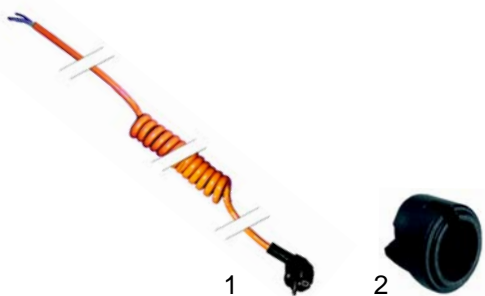

Item	Order	Description	Model	OEM
1	700253	swivel castor, Ø125mm	CR3200/C, 1360, 1365, 1368, 1378	M116068
2	700254	swivel castor, Ø125mm, with break		M116069

Item	Order	Description	Model	OEM
1	418321	250W(230V)		M113022
2	375759	thermostat	ETV-3/2	M113109
3	110253	knob		

Item	Order	Description	Model	OEM
1	700243	swivel castor, Ø160mm		M116003
2	700244	swivel castor, Ø160mm with break	ETV-3/2	M116004

Tray transport system (mobile)

Item	Order	Description	Model	OEM
1	550101	spiral cable	universal	M112150
2	550880	dummy receptacle		M115428

Item	Order	Description	Model	OEM
1	700077	catch	ETV 1	
2	700078	door catch		
3	690939	console for handle rod	universal	M115398

Item	Order	Description	Model	OEM
1	550101	spiral cable	ETV 1-	M112150
2	550880	dummy receptacle	ETV 2-	M115428