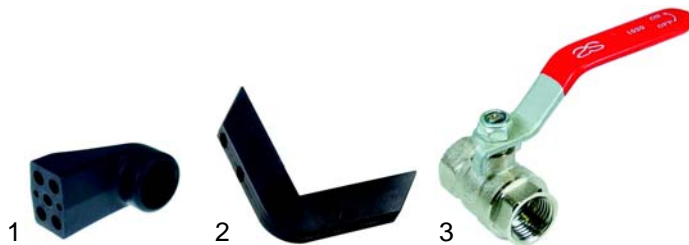

Spare parts suitable for:
ABNER

A Mobile hot cupboard

Suitable for Abner

Item	Order	Description	Model	OEM
1	418318	700W/230V	CR3200/C 1378, ETV-3/2	M113044
2	418319	660W/230V	1360, 1368	M113026
3	418320	1000W/230V	1365	M113025

Item	Order	Description	Model	OEM
1	690939	console for handle		M115398
2	690938	bumper angle	universal	M115503
3	514360	drain tap		M114900

Item	Order	Description	Model	OEM
1	301164	switch		M110607
2	375758	thermostat	universal	M150164
3	110253	knob		M111401

Item	Order	Description	Model	OEM
1	700253	swivel castor, Ø125mm	CR3200/C, 1360, 1365, 1368, 1378	M116068
2	700254	swivel castor, Ø125mm, with break		M116069

Item	Order	Description	Model	OEM
1	418321	250W(230V)		M113022
2	375759	thermostat	ETV-3/2	M113109
3	110253	knob		

Item	Order	Description	Model	OEM
1	700243	swivel castor, Ø160mm		M116003
2	700244	swivel castor, Ø160mm with break	ETV-3/2	M116004

Tray transport system (mobile)

Item	Order	Description	Model	OEM
1	550101	spiral cable	universal	M112150
2	550880	dummy receptacle		M115428