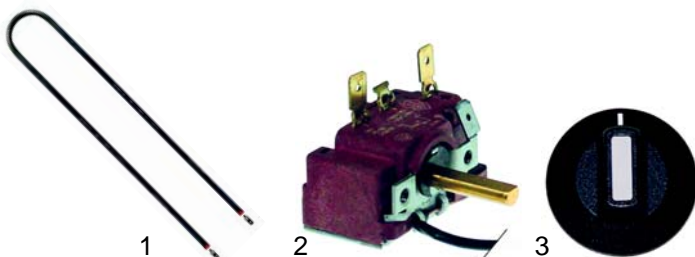

Spare parts suitable for:
ABNER

A Mobile hot cupboard

Suitable for Abner

Item	Order	Description	Model	OEM
1	418318	700W/230V	CR3200/C 1378, ETV-3/2	M113044
2	418319	660W/230V	1360, 1368	M113026
3	418320	1000W/230V	1365	M113025

Item	Order	Description	Model	OEM
1	690939	console for handle		M115398
2	690938	bumper angle	universal	M115503
3	514360	drain tap		M114900

Item	Order	Description	Model	OEM
1	301164	switch		M110607
2	375758	thermostat	universal	M150164
3	110253	knob		M111401

Item	Order	Description	Model	OEM
1	700253	swivel castor, Ø125mm	CR3200/C, 1360, 1365, 1368, 1378	M116068
2	700254	swivel castor, Ø125mm, with break		M116069

Item	Order	Description	Model	OEM
1	418321	250W(230V)		M113022
2	375759	thermostat	ETV-3/2	M113109
3	110253	knob		

Item	Order	Description	Model	OEM
1	700243	swivel castor, Ø160mm		M116003
2	700244	swivel castor, Ø160mm with break	ETV-3/2	M116004

Tray transport system (mobile)

Item	Order	Description	Model	OEM
1	550101	spiral cable	universal	M112150
2	550880	dummy receptacle		M115428