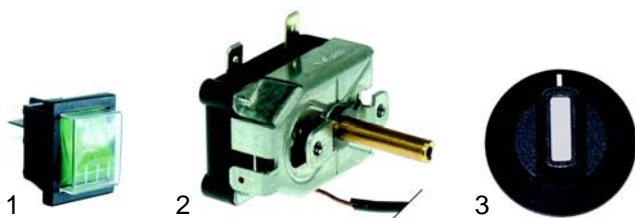

Spare parts suitable for:
ABNER

A Mobile hot cupboard

Suitable for Abner

Item	Order	Description	Model	OEM
1	418318	700W/230V	CR3200/C 1378, ETV-3/2	M113044
2	418319	660W/230V	1360, 1368	M113026
3	418320	1000W/230V	1365	M113025

Item	Order	Description	Model	OEM
1	690939	console for handle		M115398
2	690938	bumper angle	universal	M115503
3	514360	drain tap		M114900

Item	Order	Description	Model	OEM
1	301164	switch		M110607
2	375758	thermostat	universal	M150164
3	110253	knob		M111401

Item	Order	Description	Model	OEM
1	700253	swivel castor, Ø125mm	CR3200/C, 1360, 1365, 1368, 1378	M116068
2	700254	swivel castor, Ø125mm, with break		M116069

Item	Order	Description	Model	OEM
1	418321	250W(230V)		M113022
2	375759	thermostat	ETV-3/2	M113109
3	110253	knob		