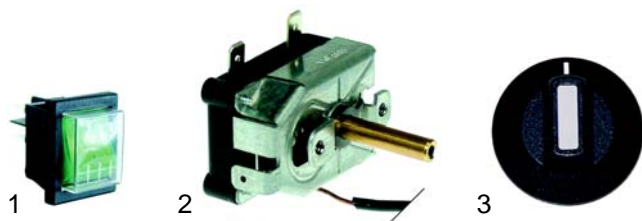

Item	Order	Description	Model	OEM
1	301164	switch		M110607
2	375758	thermostat	universal	M150164
3	110253	knob		M111401

Item	Order	Description	Model	OEM
1	700077	catch	ETV 1	
2	700078	door catch		
3	690939	console for handle rod	universal	M115398