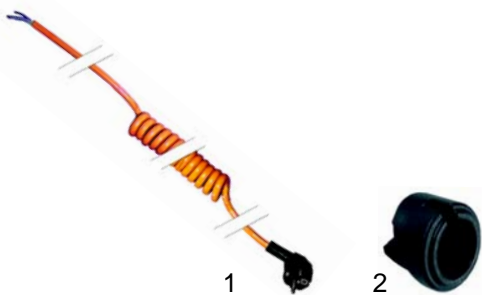

Item	Order	Description	Model	OEM
1	690939	console for handle		M115398
2	690938	bumper angle	universal	M115503
3	514360	drain tap		M114900

Item	Order	Description	Model	OEM
1	301164	switch		M110607
2	375758	thermostat	universal	M150164
3	110253	knob		M111401

Item	Order	Description	Model	OEM
1	700253	swivel castor, Ø125mm	CR3200/C, 1360, 1365, 1368, 1378	M116068
2	700254	swivel castor, Ø125mm, with break		M116069

Item	Order	Description	Model	OEM
1	418321	250W(230V)		M113022
2	375759	thermostat	ETV-3/2	M113109
3	110253	knob		

Item	Order	Description	Model	OEM
1	700243	swivel castor, Ø160mm		M116003
2	700244	swivel castor, Ø160mm with break	ETV-3/2	M116004

Tray transport system (mobile)

Item	Order	Description	Model	OEM
1	550101	spiral cable	universal	M112150
2	550880	dummy receptacle		M115428