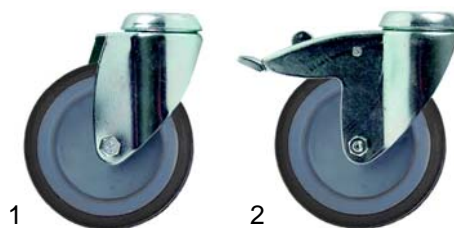

Spare parts suitable for:
ABNER

A Mobile hot cupboard

Suitable for Abner

Item	Order	Description	Model	OEM
1	418318	700W/230V	CR3200/C 1378, ETV-3/2	M113044
2	418319	660W/230V	1360, 1368	M113026
3	418320	1000W/230V	1365	M113025

Item	Order	Description	Model	OEM
1	690939	console for handle		M115398
2	690938	bumper angle	universal	M115503
3	514360	drain tap		M114900

Item	Order	Description	Model	OEM
1	301164	switch		M110607
2	375758	thermostat	universal	M150164
3	110253	knob		M111401

Item	Order	Description	Model	OEM
1	700253	swivel castor, Ø125mm	CR3200/C, 1360, 1365, 1368, 1378	M116068
2	700254	swivel castor, Ø125mm, with break		M116069

Item	Order	Description	Model	OEM
1	418321	250W(230V)		M113022
2	375759	thermostat	ETV-3/2	M113109
3	110253	knob		